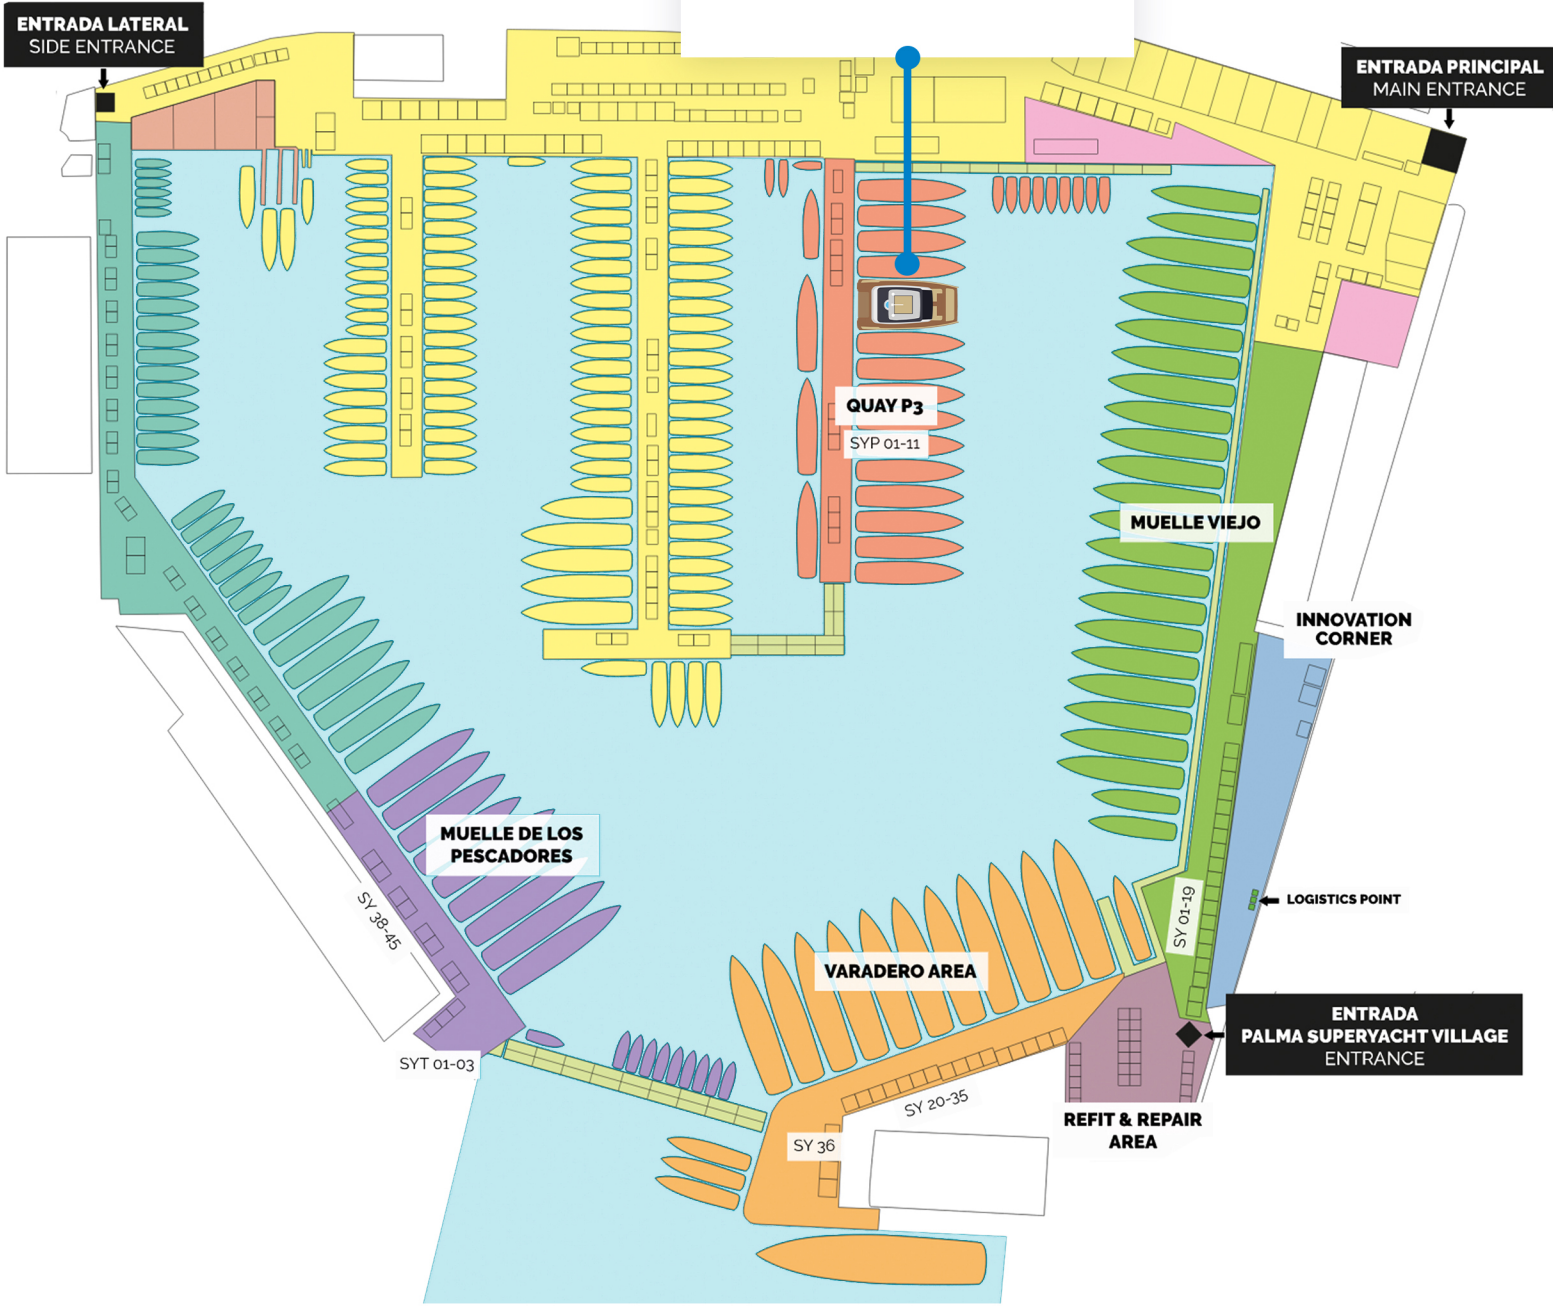

100 SUNREEF POWER
PONTON P3

27th TO 30th APRIL 2023

OPENING HOURS:
FROM 10 AM UNTIL 8 PM

LOCATION:
MOLL VELL DE PALMA
PONTON P3

ON DISPLAY
100 SUNREEF POWER